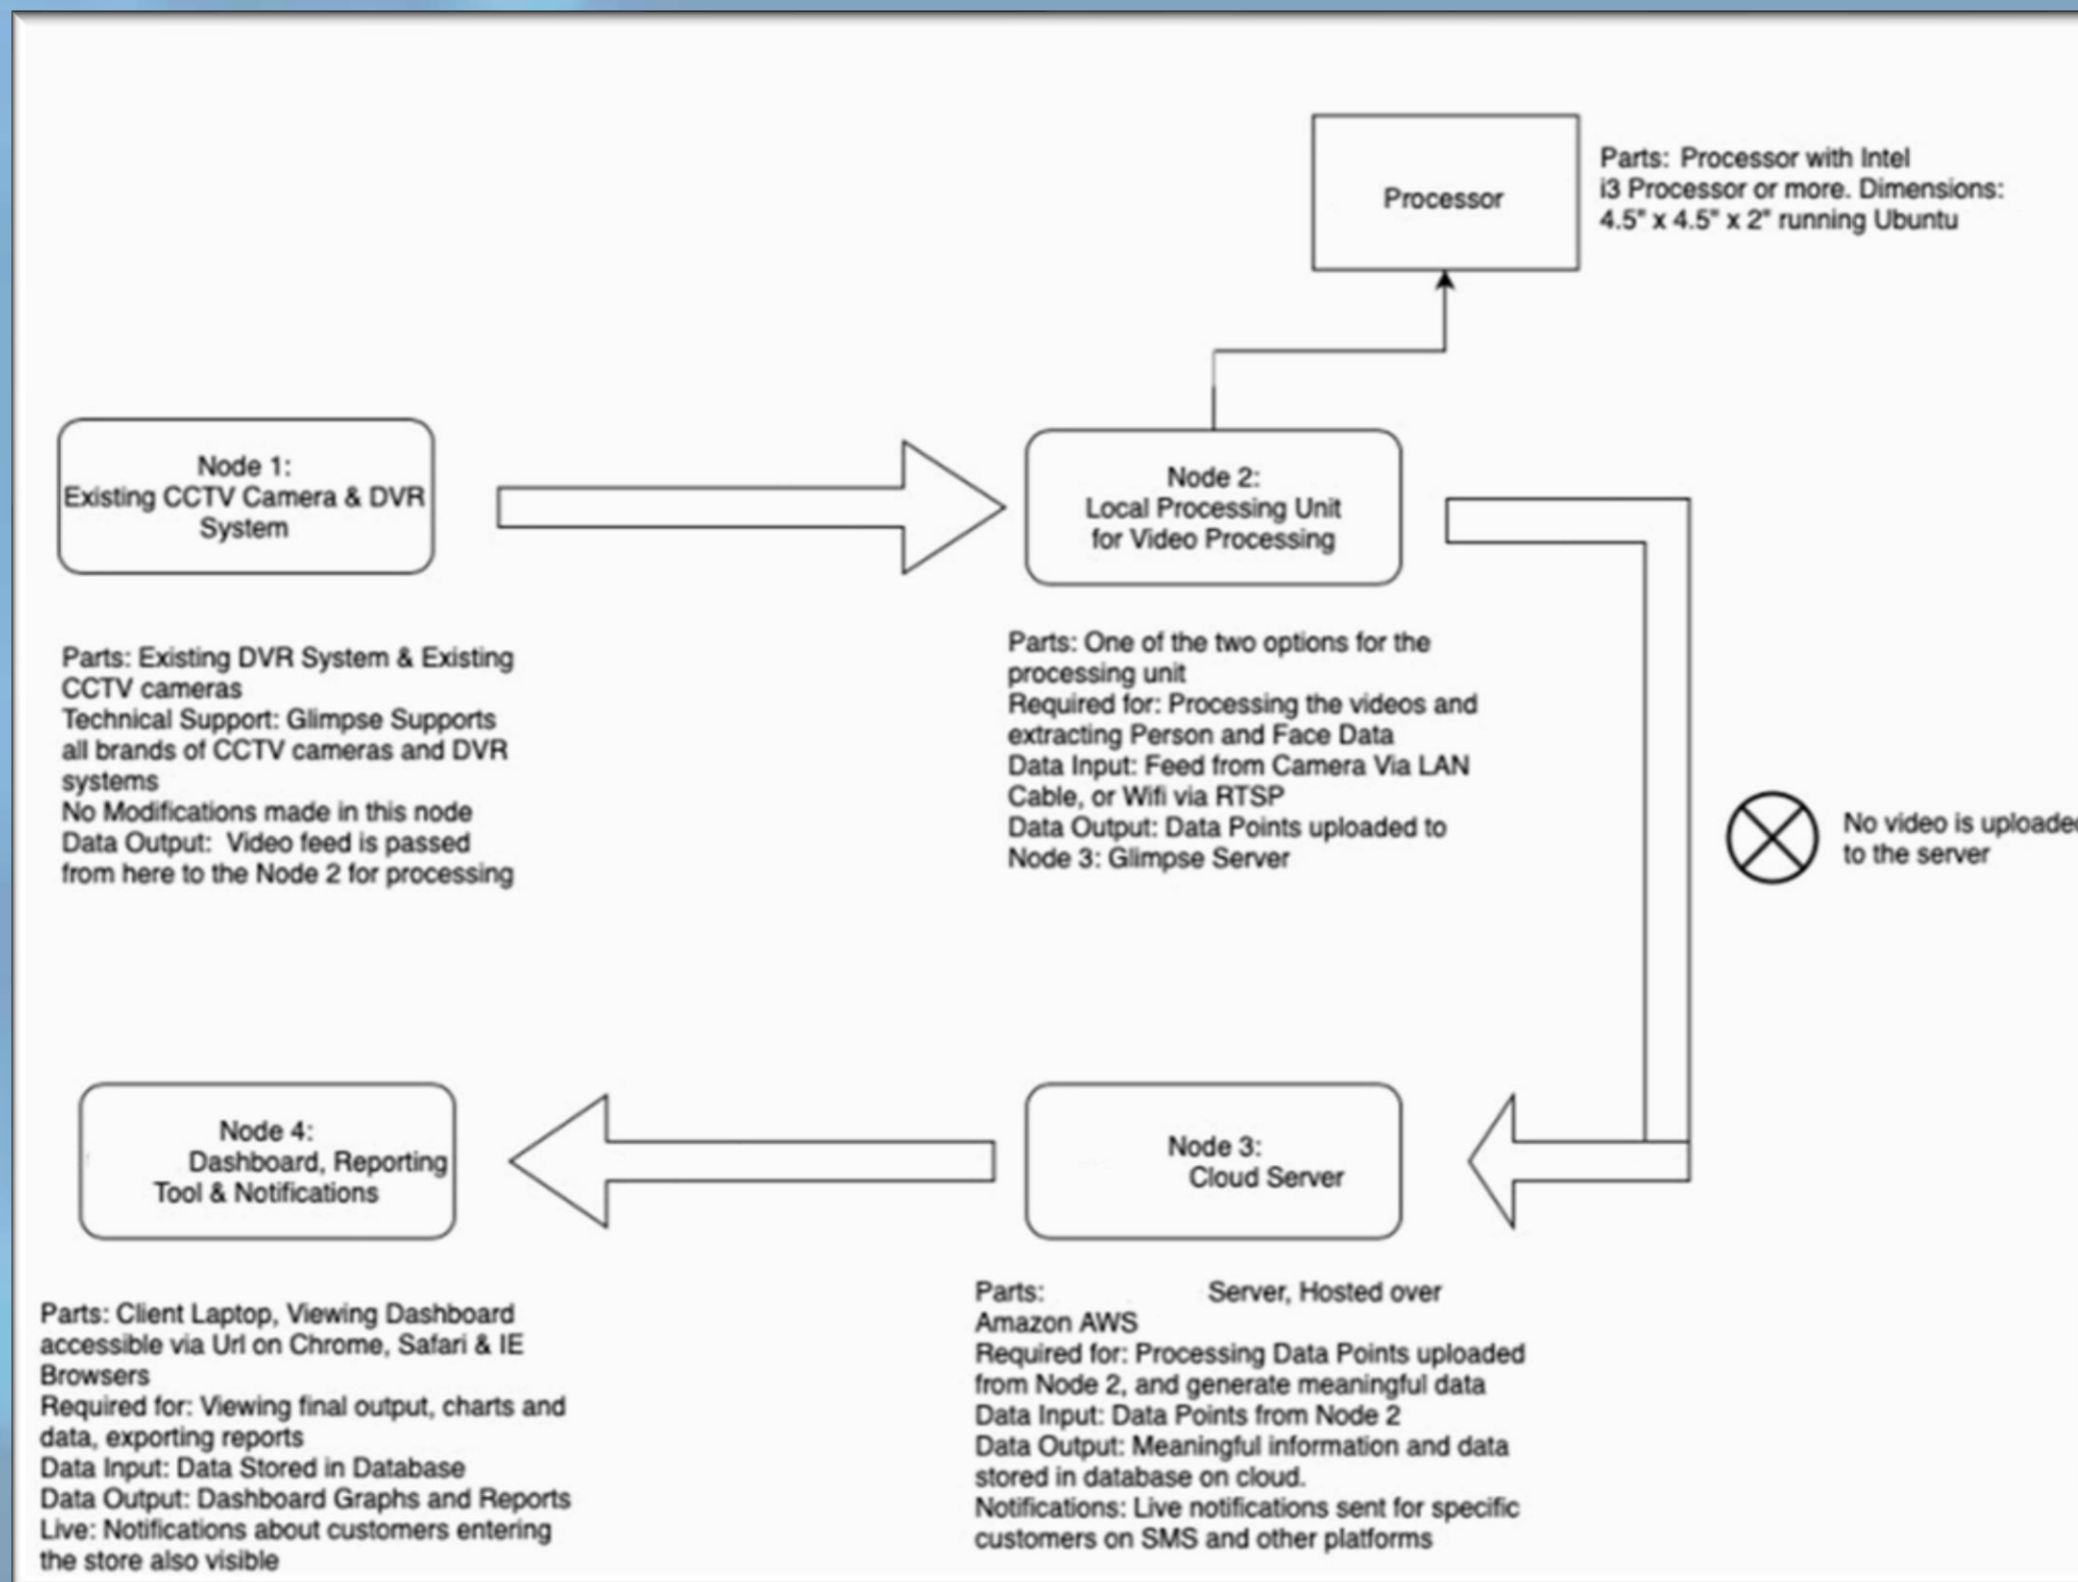

Ensuring Social Distancing During COVID-19

AI Analytics Solution

- AI based solution integrated with CCTV system to analyze the occupancy analysis, social distancing, mask usage and sanitizing frequencies
- Can be integrated with any CCTV systems
- Ready to use solution with real time alerts on violations or rules
- Triggers with photo capture can be made based on the violations

Solution features & benefits

- Ensuring Social Distancing
- Mask Detection
- Occupancy Monitoring
- Periodic Cleaning
- No video uploaded (privacy & security ensured)
- 100% data processed on premise
- Access control per module
- AES-256 encryption of all data

Solution Architecture

The new technologies are here

Build the future

Thank you