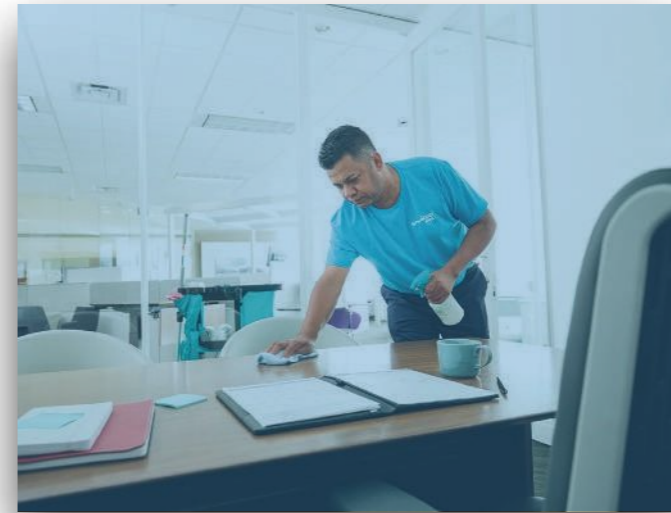

Cleaning Notifier

Ensures the staff is cleaning all areas regularly with reports