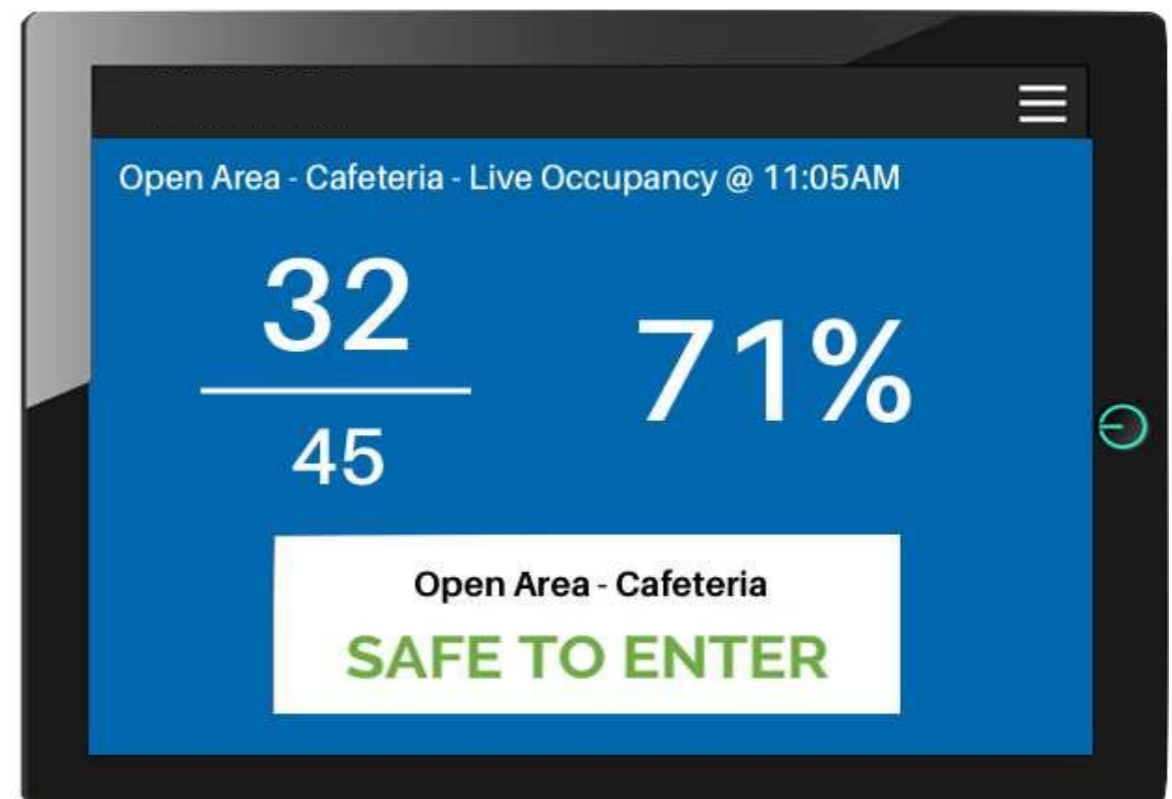

During Social Distancing

Employees feel unsafe coming to work

Safe Offices

Employees feel comfortable & safe

AI Analytics

Ensuring social distancing at your offices

Our Edge device connects to all your existing CCTV cameras to provide advanced analytics & triggers

Covid-19 Solutions(1/4)

Area Occupancy Count - Open Areas/Meeting Rooms

- Rule based triggers
- Connects to any display screen
- Real time occupancy count
- Staff detection

Covid-19 Solutions(2/4)

Mask Detection