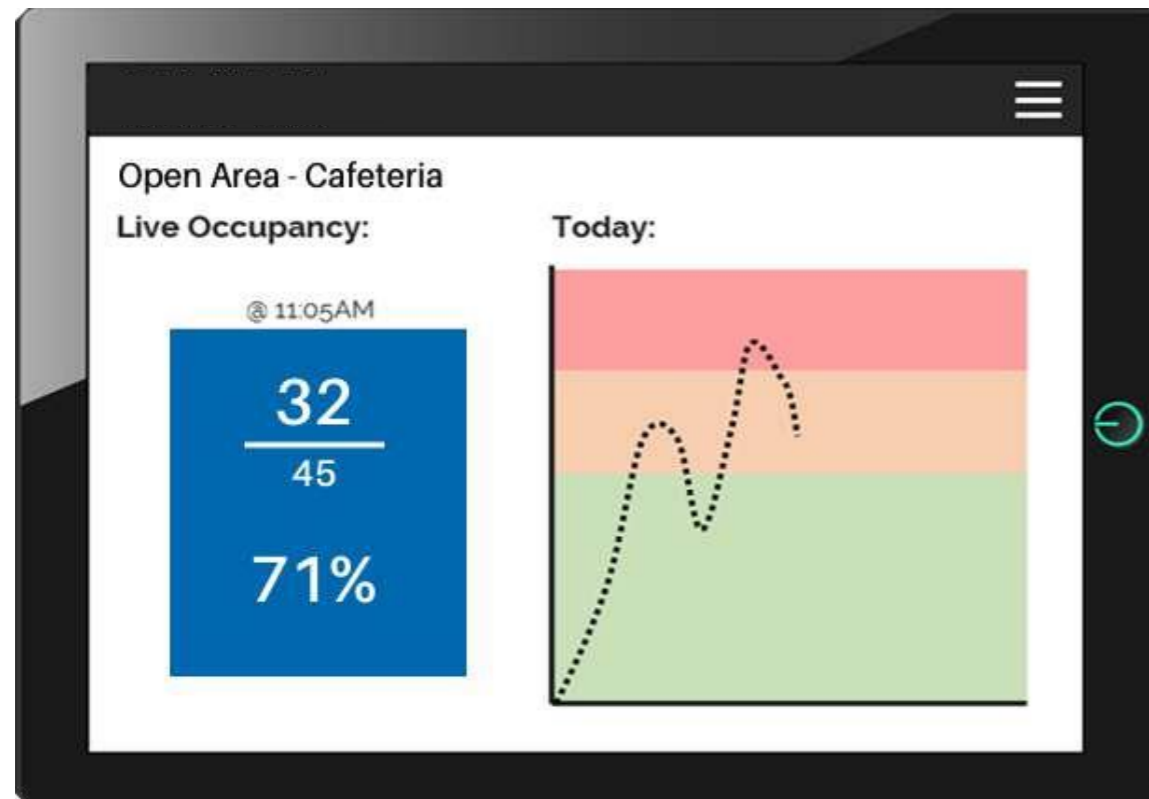

During Social Distancing

Employees feel unsafe coming to work

Safe Offices

Employees feel comfortable & safe

AI Analytics

Ensuring social distancing at your offices

Our Edge device connects to all your existing CCTV cameras to provide advanced analytics & triggers

Covid-19 Solutions(1/4)

Area Occupancy Count - Open Areas/Meeting Rooms

- Rule based triggers
- Connects to any display screen
- Real time occupancy count
- Staff detection

Covid-19 Solutions(2/4)

Mask Detection